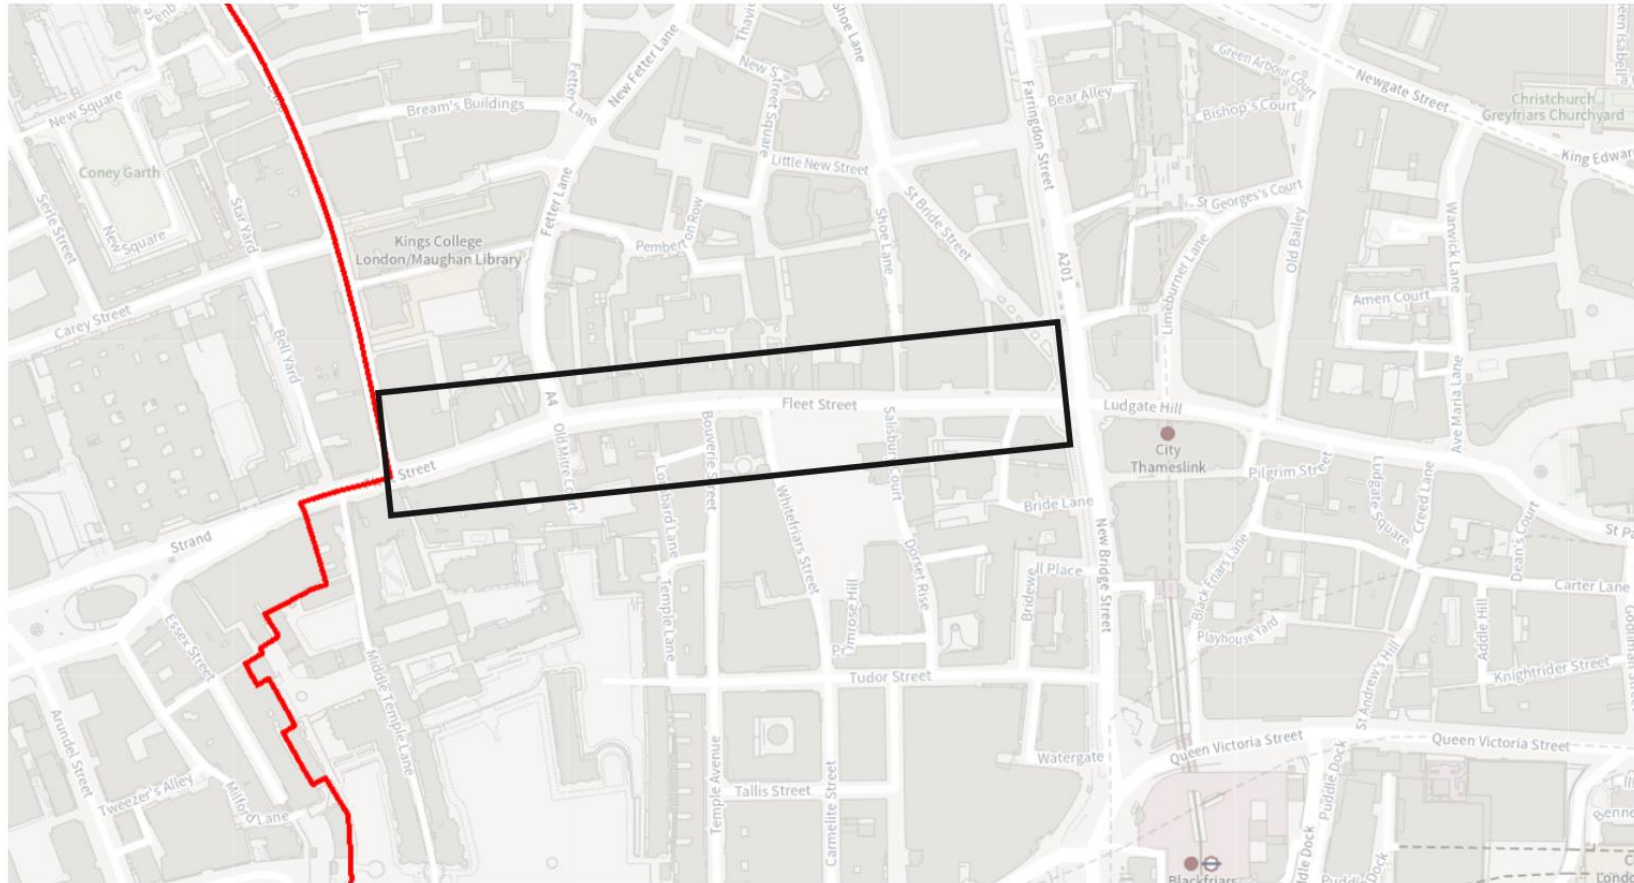

Appendix 2: Transforming Fleet Street, Project Area

- CoL Boundary
- Project Area

The project boundary is located from Chancery Lane (west of Chancery Lane at the City boundary) to Ludgate Circus. Changes to Ludgate Circus will not be undertaken as part of this project, as Ludgate Circus forms part of TfL's Road Network.